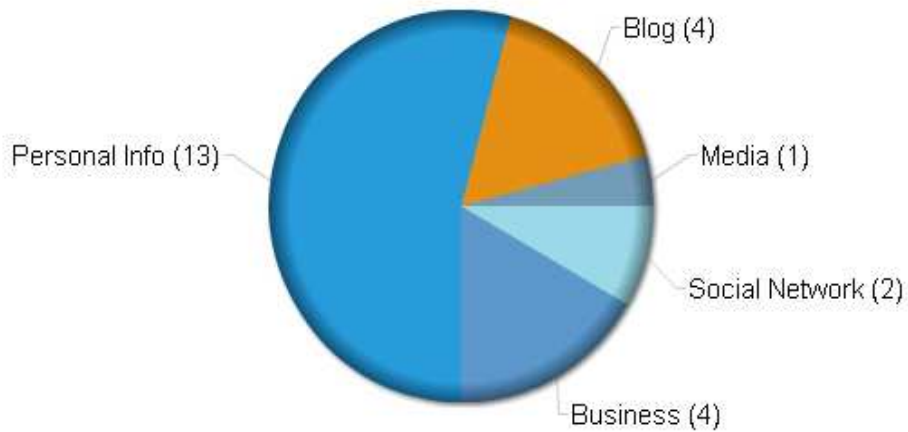

**ANALISI WEB REPUTATION**  
(APR-MAG/2010)  
<http://www.10d.it/>

DISCOVERY BREAKDOWN

| Category           | Discovery   | Type        | Visibility | Impact    | Focus | Scope        |
|--------------------|---|-------------|------------|-----------|-------|--------------|
| Blog (4)           | Prezzario.blogspot<br><a href="http://prezzario.blogspot.com...">http://prezzario.blogspot.com...</a>                 | Other       | Very Low   | Very Low  | Low   | Professional |
|                    | <a href="http://www.portalms.com.br/hot...">http://www.portalms.com.br/hot...</a>                                     | Publication | Low        | Medium    | Low   | Personal     |
|                    | Wordpress (New)<br><a href="http://sitiwebonline.wordpress...">http://sitiwebonline.wordpress...</a>                  | Other       | Low        | Very Low  | Low   | Personal     |
|                    | A.S. Pallamano Musile 2006 (New)<br><a href="http://pallamanomusile.blogspo...">http://pallamanomusile.blogspo...</a> | Other       | Low        | Very Low  | Low   | Personal     |
| Media (1)          | YouTube<br><a href="http://www.youtube.com/user/te...">http://www.youtube.com/user/te...</a>                          | Profile/Bio | Very Low   | Very High | Low   | Personal     |
| Personal Info (13) | Prezzairio (New)<br><a href="http://prezzario.blogspot.com/">http://prezzario.blogspot.com/</a>                       | Other       | Very Low   | Very Low  | Low   | Professional |